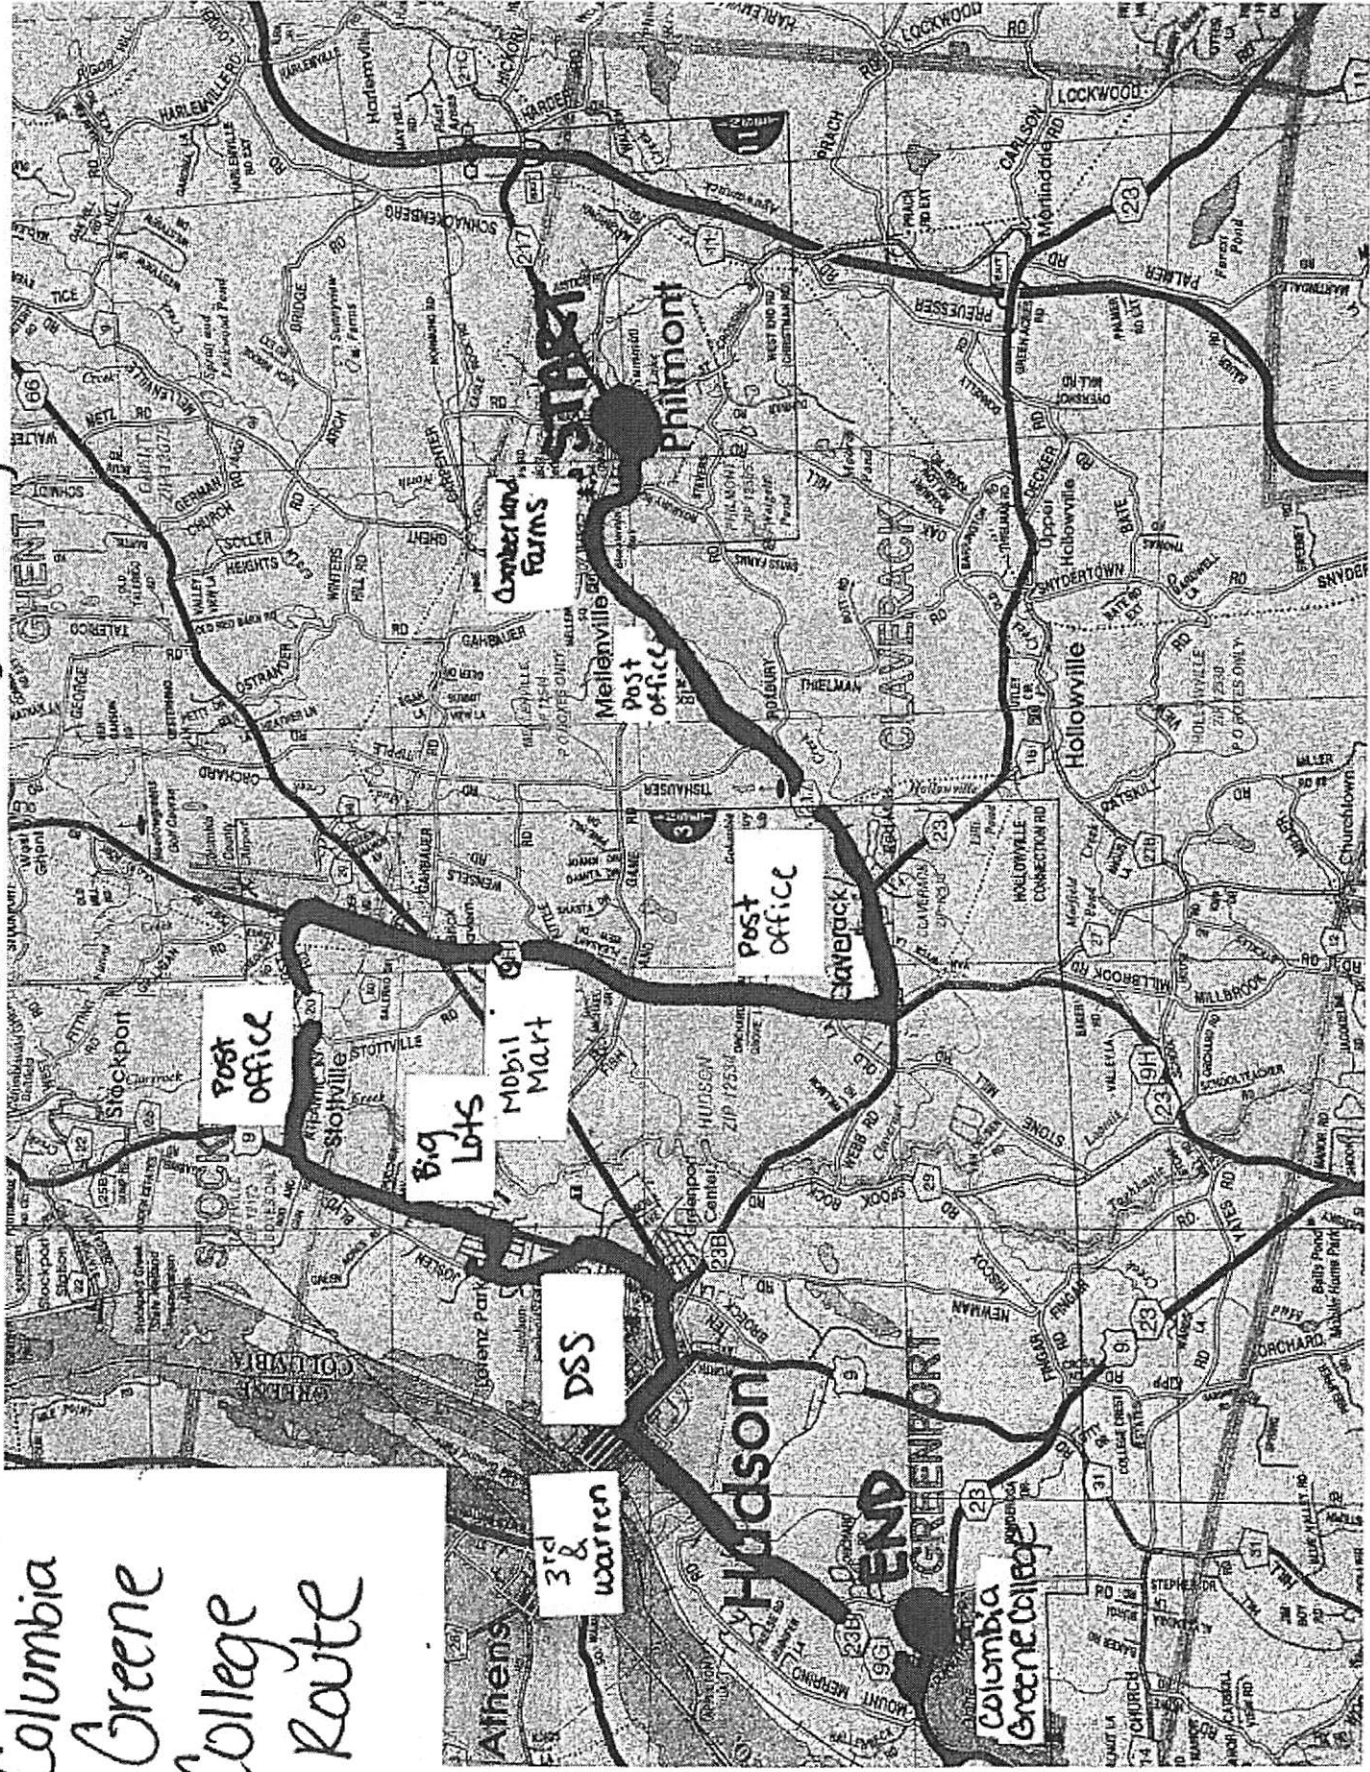

9:30 am Arrive @ CGCC

2nd Run of the day:

11 am Leave Garage

- 1- Cumberland Farms
- 2-Mellenville Post Office
- 3-Claverack Post Office
- 4-Mobil Mart Rt 66/9H
- 5-Stottville Post Office
- 6-Joslen Motor Lodge
- 7- Big Lots/ Aldi Plaza
- 8-DSS
- 9-3rd and Warren St.

12:00pm Arrive @ CGCC

Also a Pick up and Return trip with reversal of route back to Garage (route below).

Last Run of the day:

3:30pm Pickup @ CGCC

- 1-3rd & Warren St
- 2- DSS
- 3-Big Lots/ Aldi Plaza
- 4- Joslen Motor Lodge
- 5-Stottville Post Office
- 6-Mobil Mart 9H/Rt 66
- 7-Claverack Post Office
- 8-Mellenville Post Office
- 9-Cumberland Farms Philmont

#1. a Yiac US see eligibility worker!

Columbia
Greene
College
Route

■ STOPS

* Stops can be made along the way! *