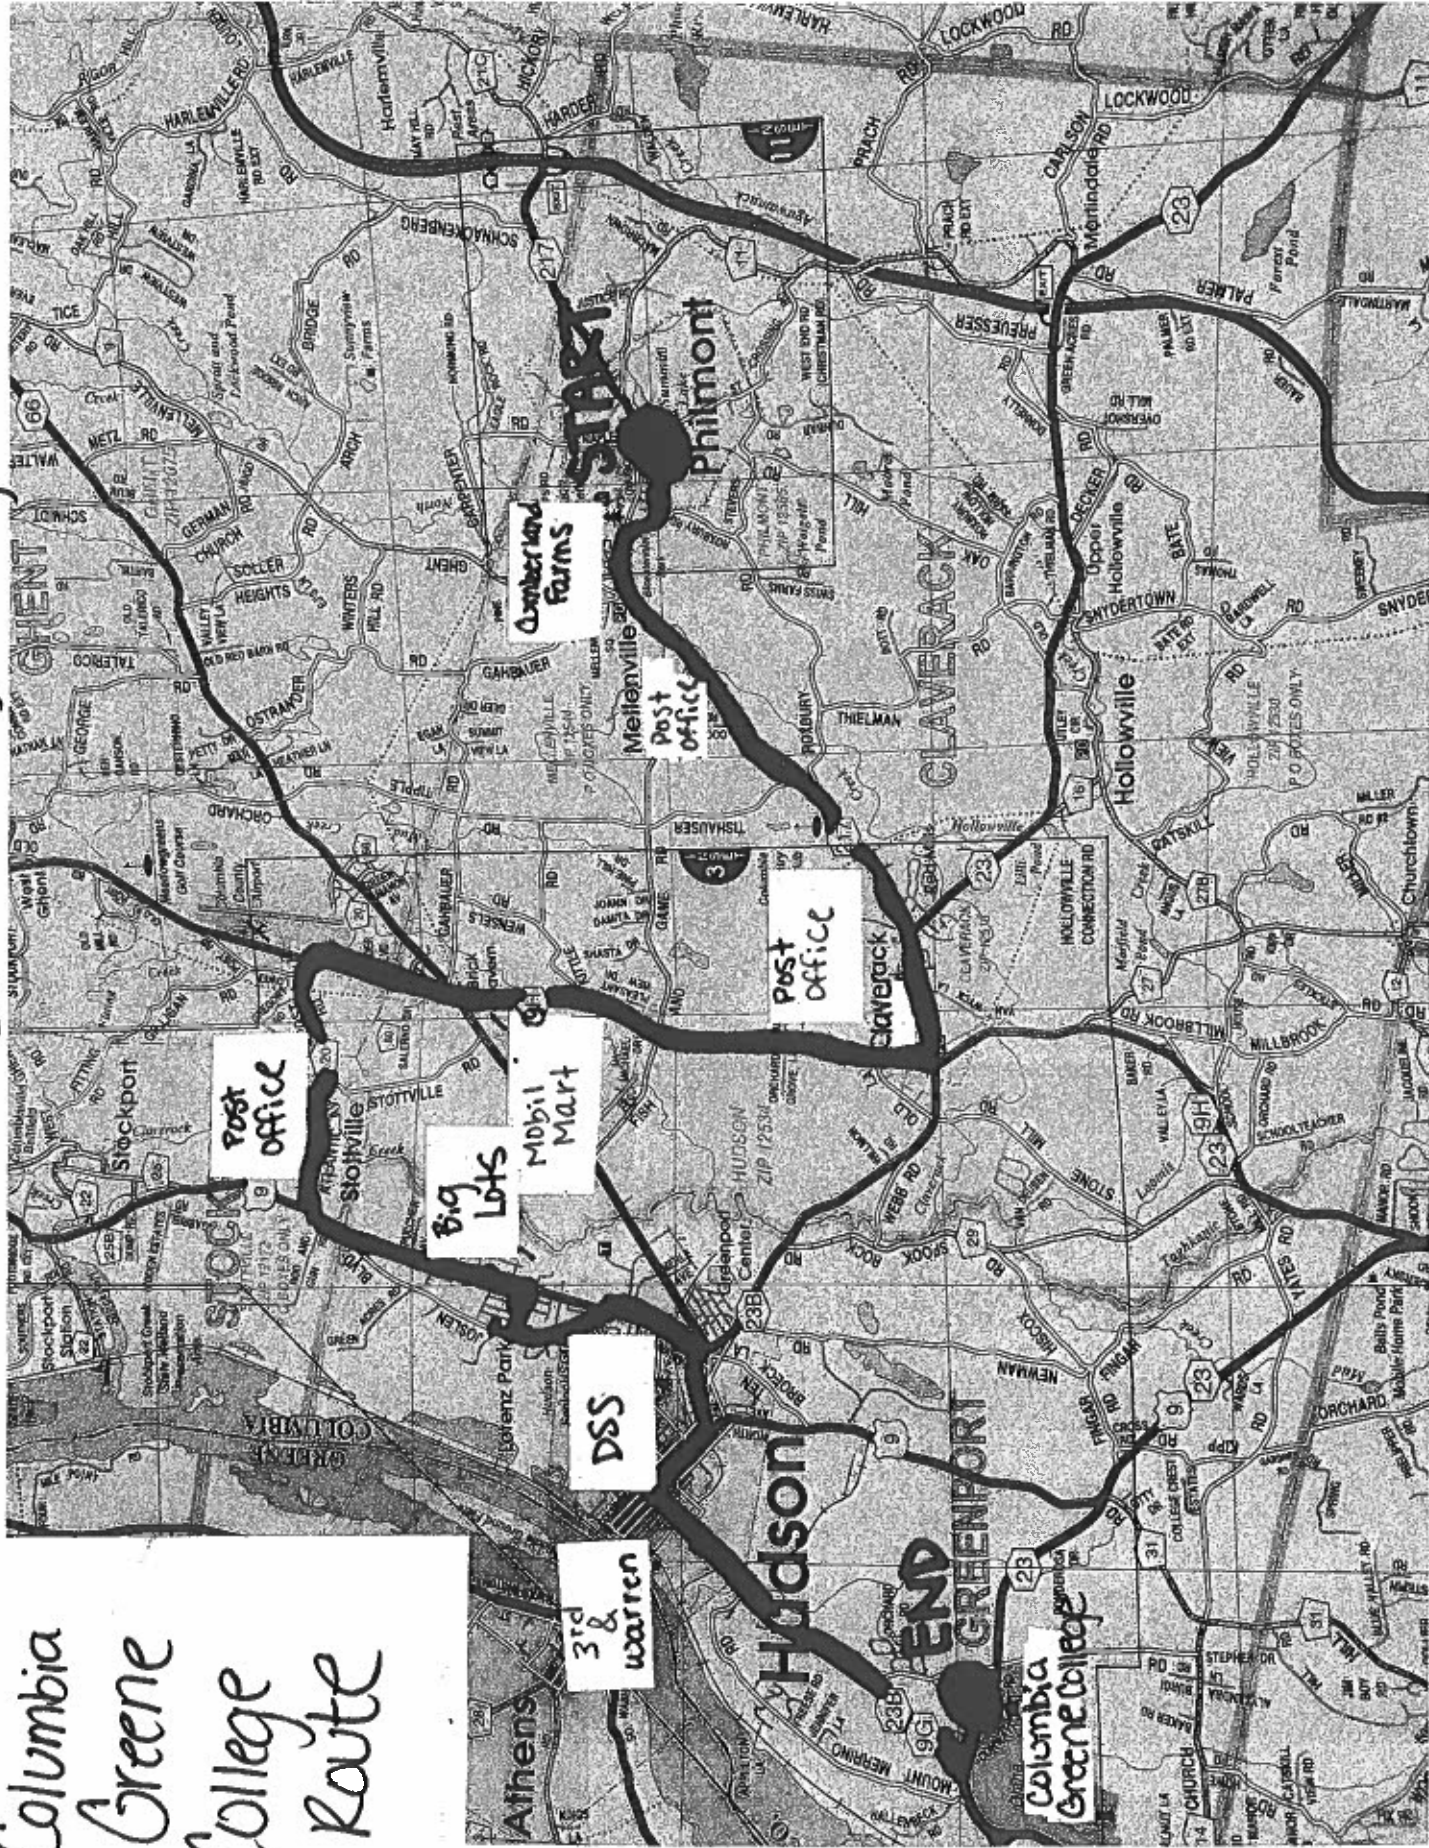

Columbia
Greene
College
Route

#1: a road of see eligibility worker!

* Stops can be made along the way! *

Michael S. Johnston LLC
Po Box 867
165 Main St
Philmont NY 12565

Columbia Greene Community College Run:

Monday, Wednesday, Thursday

1st Run of the day:

8:30 am Leave Garage

- 1- Cumberland Farms
- 2-Mellenville Post Office
- 3-Claverack Post Office
- 4-Mobil Mart Rt 66/9H
- 5-Stottville Post Office
- 6-Joslen Motor Lodge
- 7- Big Lots/ Aldi Plaza
- 8-DSS
- 9-3rd and Warren St.

9:30 am Arrive @ CGCC

2nd Run of the day:

11 am Leave Garage

- 1- Cumberland Farms
- 2-Mellenville Post Office
- 3-Claverack Post Office
- 4-Mobil Mart Rt 66/9H
- 5-Stottville Post Office
- 6-Joslen Motor Lodge
- 7- Big Lots/ Aldi Plaza
- 8-DSS
- 9-3rd and Warren St.

12:00pm Arrive @ CGCC

Also a Pick up and Return trip with reversal of route back to Garage (route below).

Last Run of the day:

3:30pm Pickup @ CGCC

- 1-3rd & Warren St
- 2- DSS
- 3-Big Lots/ Aldi Plaza
- 4- Joslen Motor Lodge
- 5-Stottville Post Office
- 6-Mobil Mart 9H/Rt 66
- 7-Claverack Post Office
- 8-Mellenville Post Office
- 9-Cumberland Farms Philmont